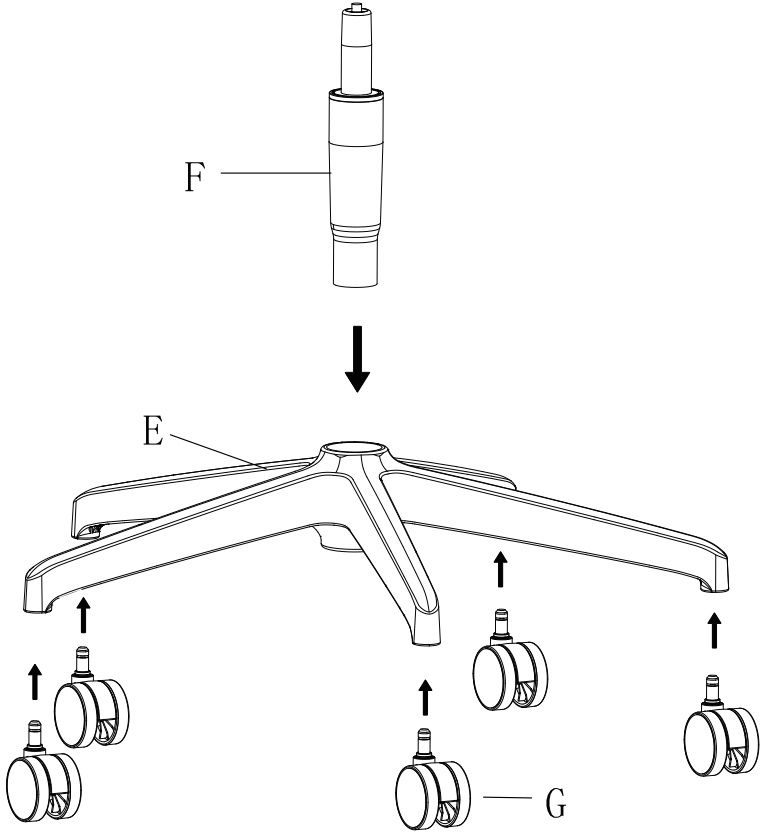

Seat Cushion

Gas Cylinder

Base

Casters

M5 Hex Spanner

M6 Hex Spanner

STEP 1

STEP 2

M5 Hex Spanner

M6*50 Screw

M6*65 Screw

STEP 3

M5 Hex Spanner

M6*16 Screw

STEP 4

M6 Hex Spanner

M8*30 Screw & 6*16 Flat Washer