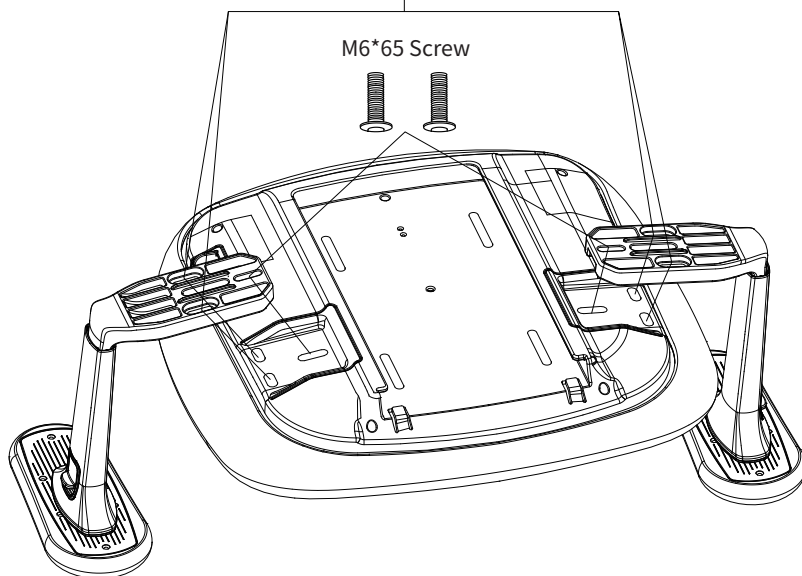

Seat Cushion

Gas Cylinder

Base

Casters

M5 Hex Spanner

M6 Hex Spanner

STEP 1

STEP 2

M5 Hex Spanner

M6*50 Screw

M6*65 Screw

STEP 3

M5 Hex Spanner

M6*16 Screw

STEP 4

M6 Hex Spanner

M8*30 Screw & 6*16 Flat Washer