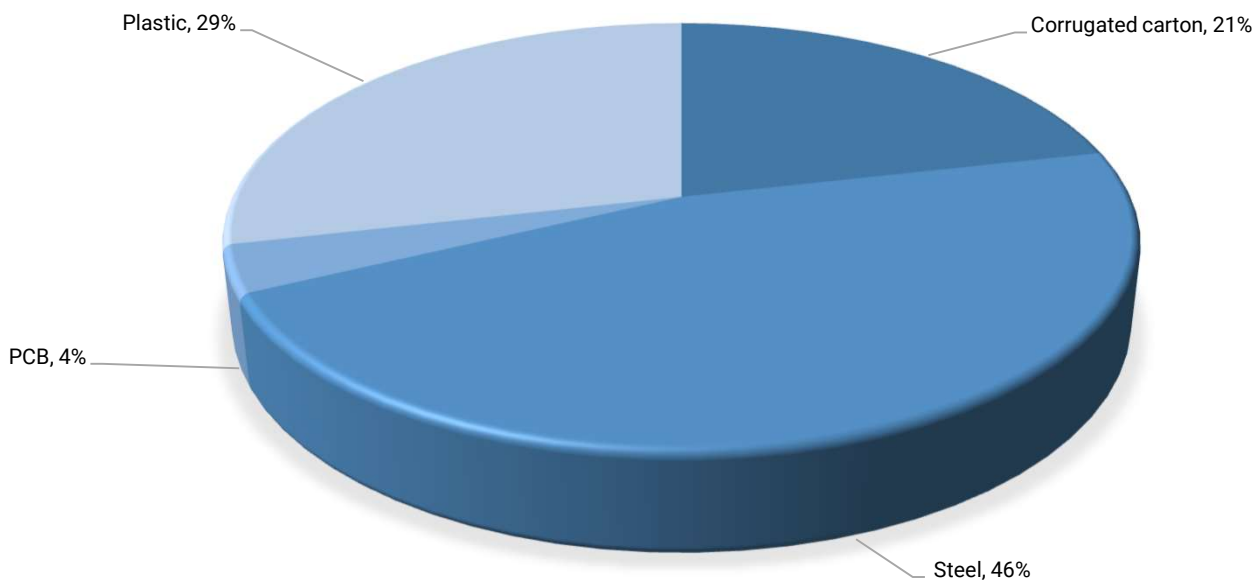

Pull power socket

SKU: SKT.P.EU

Total net weight (kg) 1,10

Total gross weight (kg) 1,40

Material	Gross weight (kg)	Of which recycled	Recycled weight (kg)	Of which recyclable
Corrugated carton	0,3	100%	0,30	100%
Steel	0,65	99%	0,64	100%
PCB	0,05	0%	0,00	0%
Plastic	0,40	99%	0,40	100%
Totals	1,40		1,34	

Following ISO 14021:1999, the recycled content by weight for this product is

96%

Material contents

Warranty

5 years