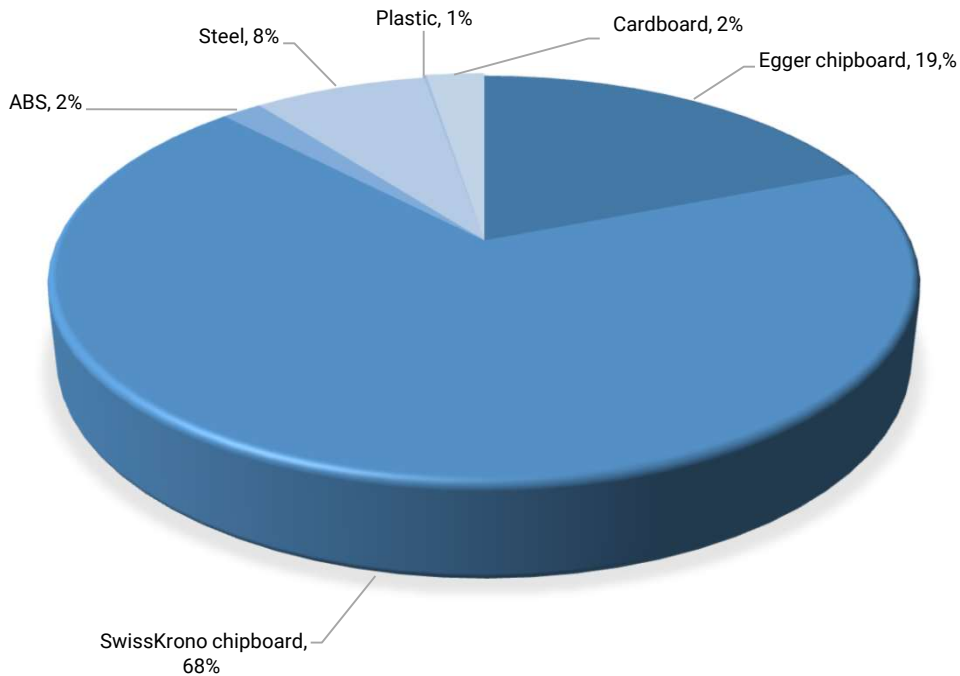

Executive medium cabinet

SKU: EXE.M.CAB

Total net weight (kg) 84,58

Total gross weight (kg) 86,80

Material	Gross weight (kg)	Of which recycled	Recycled weight (kg)	Of which recyclable
Egger chipboard	16,52	18%	3,04	100%
SwissKrono chipboard	59,70	10%	5,97	100%
ABS	1,56	10%	0,16	100%
Steel	6,70	100%	6,70	100%
Plastic	0,10	0%	0,00	0%
Cardboard	2,22	95%	2,11	100%
Totals	86,80		17,97	

Following ISO 14021:1999, the recycled content by weight for this product is

21%

Material contents

Warranty

5 years