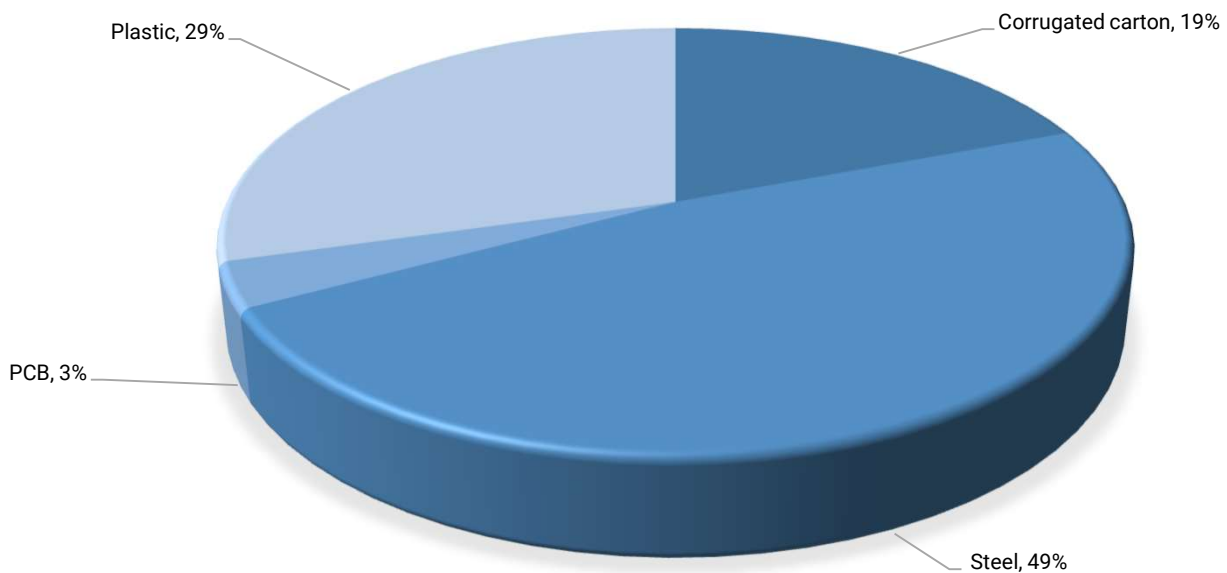

Clamp power socket

SKU: SKT.C.EU

Total net weight (kg) 1,18

Total gross weight (kg) 1,46

Material	Gross weight (kg)	Of which recycled	Recycled weight (kg)	Of which recyclable
Corrugated carton	0,28	100%	0,28	100%
Steel	0,7	99%	0,69	100%
PCB	0,05	0%	0,00	0%
Plastic	0,43	99%	0,43	100%
Totals	1,46		1,40	

Following ISO 14021:1999, the recycled content by weight for this product is

96%

Material contents

Warranty

5 years