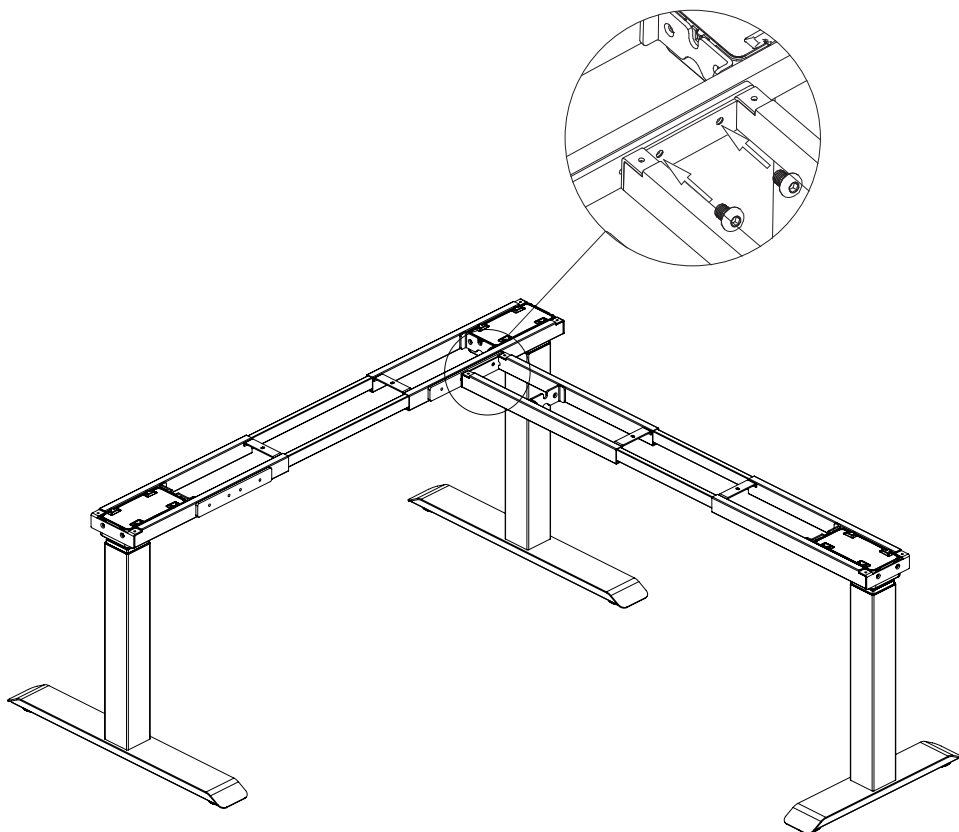

M6*8 SCREW 2PCS

4MM HEX SPANNER