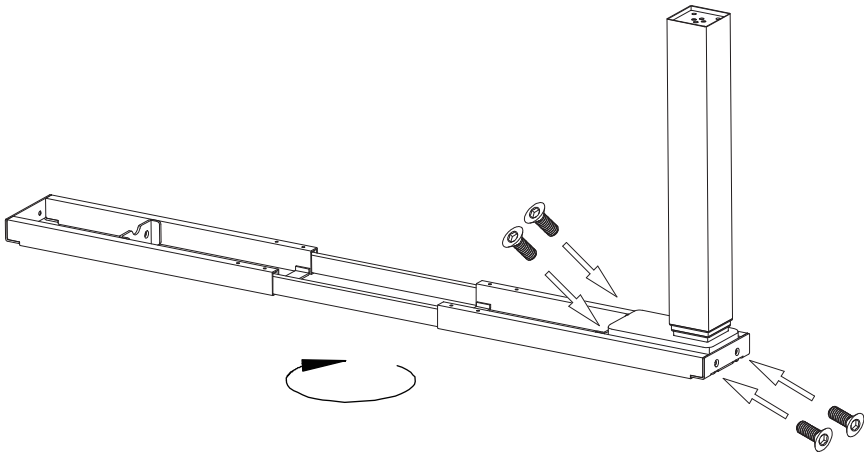

M6*12 SCREW 4PCS

4MM HEX SPANNER