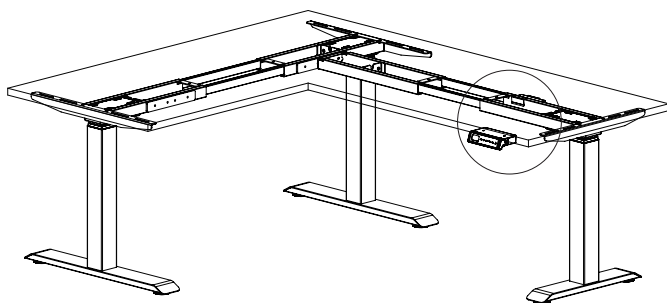

MAX.
150

ST3.5*19 SCREW 5PCS

CABLE CLIP