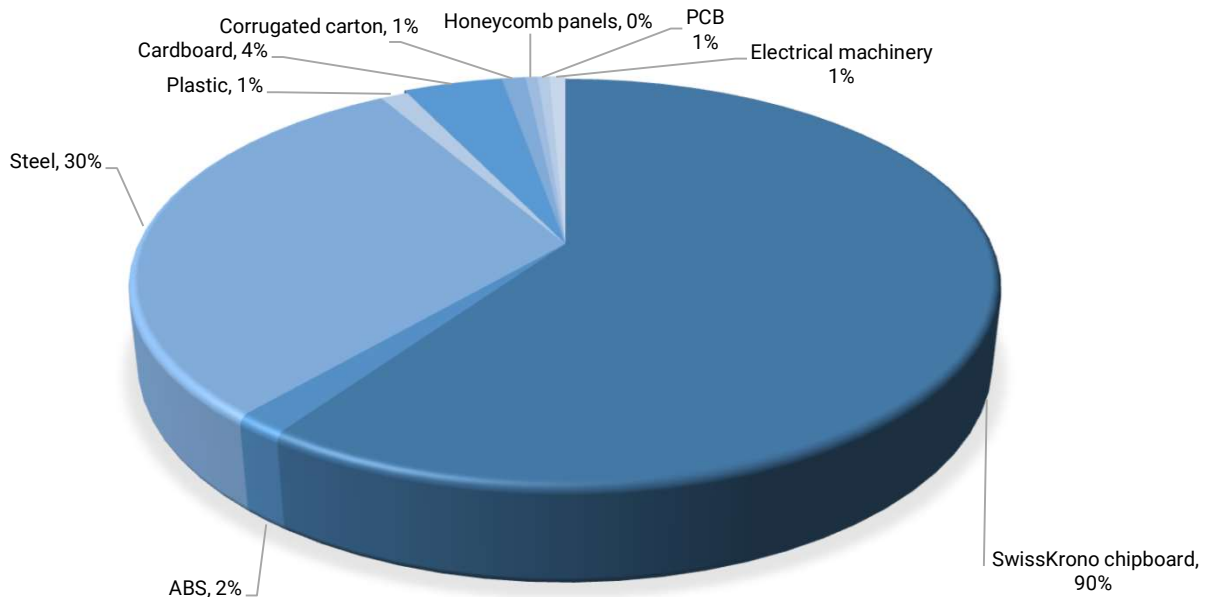

Executive desk

SKU: AK2YJYT-TYZF3-M02-EXE

Total net weight (kg) 147,07

Total gross weight (kg) 149,77

Material	Gross weight (kg)	Of which recycled	Recycled weight (kg)	Of which recyclable
Egger chipboard	35,38	18%	6,51	100%
SwissKrono chipboard	68,26	10%	6,83	100%
ABS	1,90	10%	0,19	100%
Steel	34,65	99%	34,38	100%
Plastic	1,40	85%	1,19	86%
Cardboard	4,98	96%	4,76	12%
Corrugated carton	1,20	100%	1,20	100%
Honeycomb panels	0,60	100%	0,60	100%
PCB	0,60	0%	0,00	0%
Electrical machinery	0,80	0%	0,00	0%
			0,00	
Totals	149,77		55,65	

Following ISO 14021:1999, the recycled content by weight for this product is

37%

Material contents

Warranty

5 years