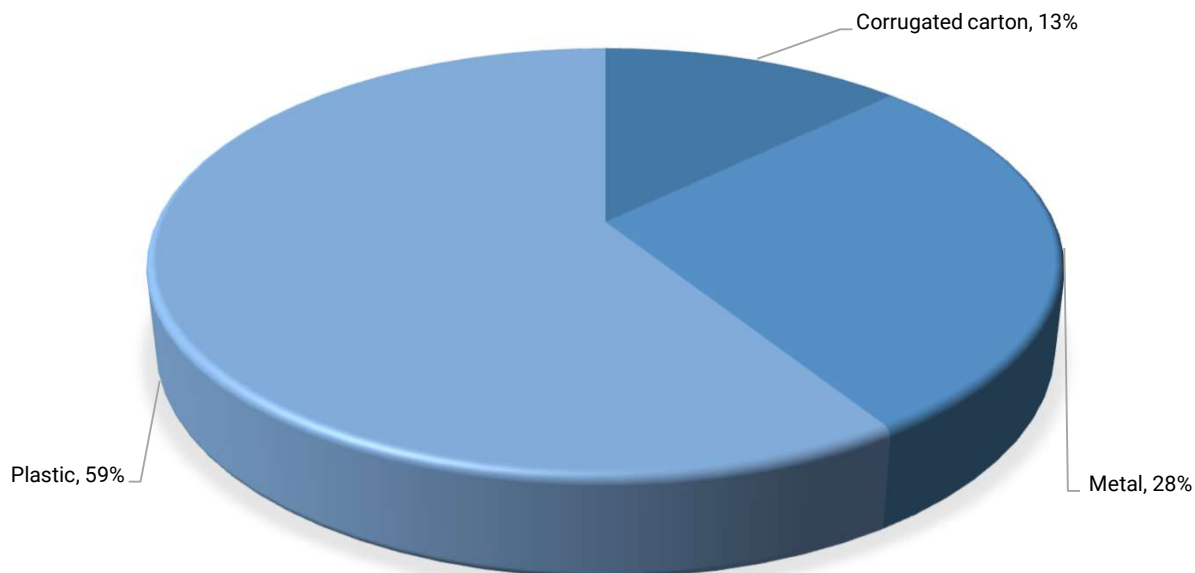

Personal drawer

SKU: PERS.DR

Total net weight (kg) 3,80

Total gross weight (kg) 3,90

Material	Gross weight (kg)	Of which recycled	Recycled weight (kg)	Of which recyclable
Corrugated carton	0,5	100%	0,50	100%
Metal	1,1	99%	1,09	100%
Plastic	2,3	99%	2,28	100%

Totals **3,90** **3,87**

Following ISO 14021:1999, the recycled content by weight for this product is

99%

Material contents

Warranty

2 years