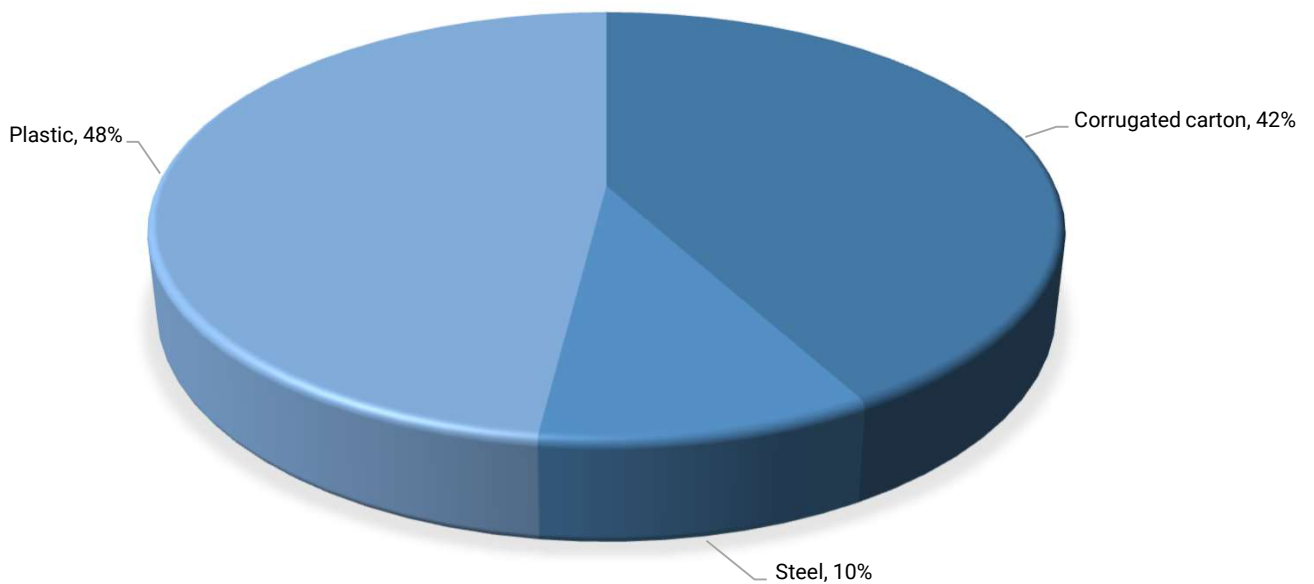

Bench cable tube

SKU: CT.132.B

Total net weight (kg) 0,58

Total gross weight (kg) 1,00

Material	Gross weight (kg)	Of which recycled	Recycled weight (kg)	Of which recyclable
Corrugated carton	0,42	100%	0,42	100%
Steel	0,1	99%	0,10	100%
Plastic	0,48	99%	0,48	100%
Totals	1,00		0,99	

Following ISO 14021:1999, the recycled content by weight for this product is

99%

Material contents

Warranty

2 years