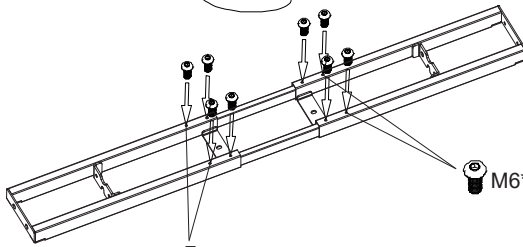

Assembly instructions
Notice de montage
Montage instructies
Montageanleitung
Istruzioni di montaggio
Instrucciones de montaje
Инструкция по сборке
Instrukcje montażu

PARTS AND TOOLS LIST

NO	Name	Qty
1	Legs	4
2	Brackets	4
3	Support Beam	2
4	Cable Tray	1
5	Screen Stand	4
6	Connection beam	2
7	4mm Hex Spanner	2
8	5mm Hex Spanner	2
9	Gasket 8	8
10	M8*16 Screw	8
11	M6*20 Screw	8
12	ST4.8*19 Screw	20
13	ST3.5*19 Screw	14
14	M6*12 Screw	24
15	Rubber Cushion	20
16	M6*16 Screw	8
17	M6*10 Screw	8
18	Cable Clip	10
19	Adaptor	2
20	Handset	2
21	Power Cable	2

STEP 1

4 MM HEX SPANNER

4 MM HEX SPANNER

M6*10 Screw 2 PCS

M6*10 Screw 2 PCS

STEP 2

M6*12 SCREW 16PCS

4MM HEX SPANNER

STEP 3

M8*16 SCREW 8PCS

GASKET 8PCS

5MM HEX SPANNER

STEP 4

4MM HEX SPANNER

STEP 5

5MM HEX SPANNER

M6*20 SCREW 8PCS

STEP 6

RUBBER CUSHION 20PCS

M6*12 SCREW 8PCS

4MM HEX SPANNER

STEP 7

STEP 8

OR