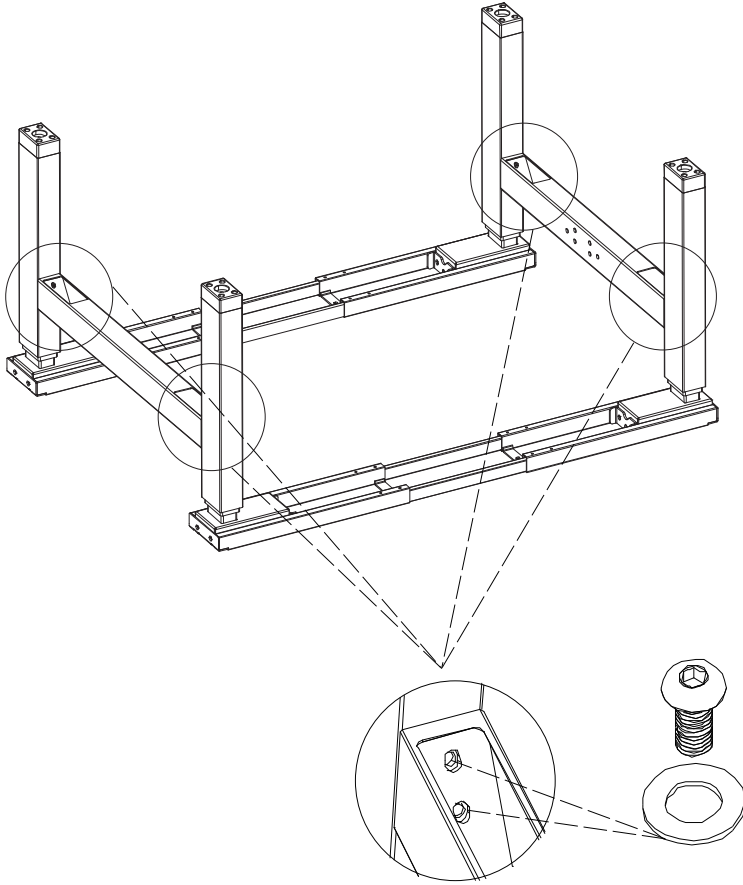

Assembly instructions
Notice de montage
Montage instructies
Montageanleitung
Istruzioni di montaggio
Instrucciones de montaje
Инструкция по сборке
Instrukcje montażu

PARTS AND TOOLS LIST

NO	Name	Qty
1	Legs	4
2	Brackets	4
3	Support Beam	2
4	Cable Tray	1
5	Screen Stand	4
6	Connection beam	2
7	4mm Hex Spanner	2
8	5mm Hex Spanner	2
9	Gasket 8	8
10	M8*16 Screw	8
11	M6*20 Screw	8
12	ST4.8*19 Screw	20
13	ST3.5*19 Screw	14
14	M6*12 Screw	24
15	Rubber Cushion	20
16	M6*16 Screw	8
17	M6*10 Screw	8
18	Cable Clip	10
19	Adaptor	2
20	Handset	2
21	Power Cable	2

STEP 1

4 MM HEX SPANNER

4 MM HEX SPANNER

M6*10 Screw 2 PCS

M6*10 Screw 2 PCS

STEP 2

M6*12 SCREW 16PCS

4MM HEX SPANNER

STEP 3

M8*16 SCREW 8PCS

GASKET 8PCS

5MM HEX SPANNER

STEP 4

4MM HEX SPANNER

STEP 5

5MM HEX SPANNER

M6*20 SCREW 8PCS

STEP 6

RUBBER CUSHION 20PCS

M6*12 SCREW 8PCS

4MM HEX SPANNER

STEP 7

STEP 8

OR