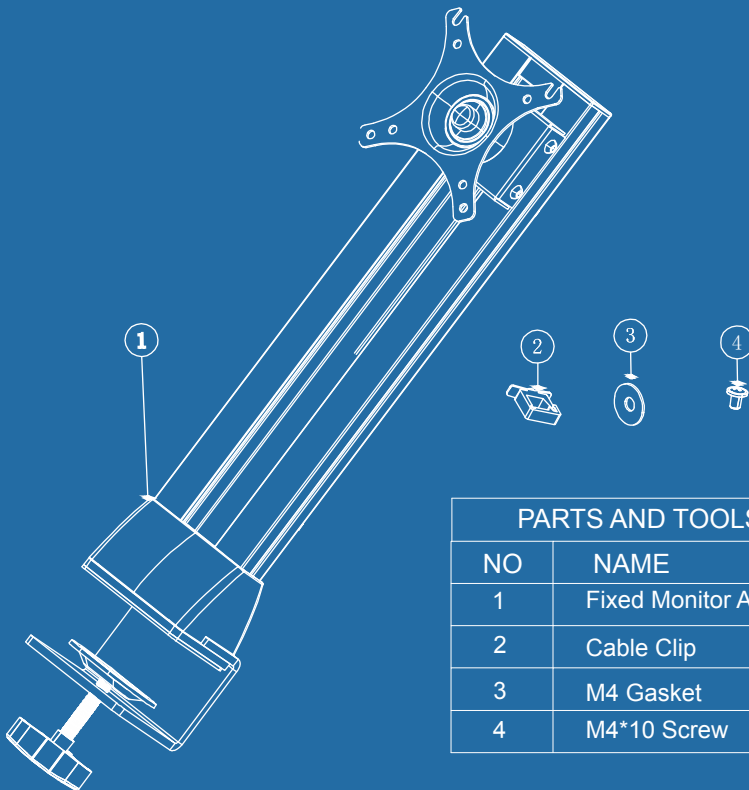

**PARTS AND TOOLS LIST**

NO	NAME	Qty
1	Fixed Monitor Arm	1
2	Cable Clip	6
3	M4 Gasket	4
4	M4*10 Screw	4

STEP 1

STEP 2

STEP 3

STEP 4

Cable Clip 6PCS