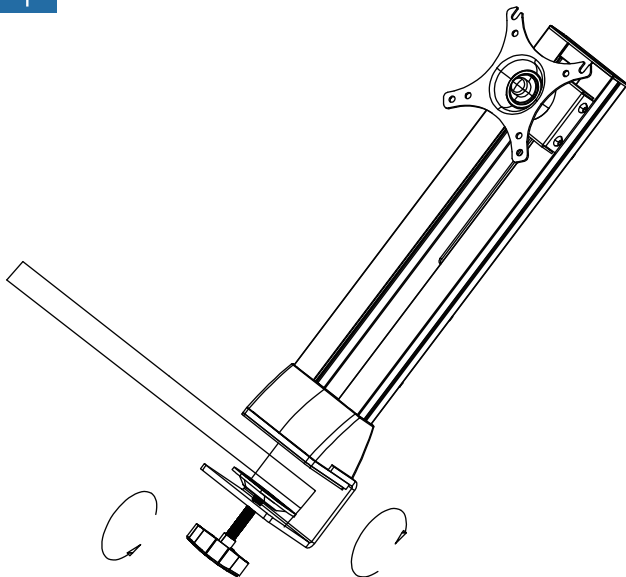

**PARTS AND TOOLS LIST**

NO	NAME	Qty
1	Fixed Monitor Arm	1
2	Cable Clip	6
3	M4 Gasket	4
4	M4*10 Screw	4

STEP 1

STEP 2

STEP 3

STEP 4

Cable Clip 6PCS