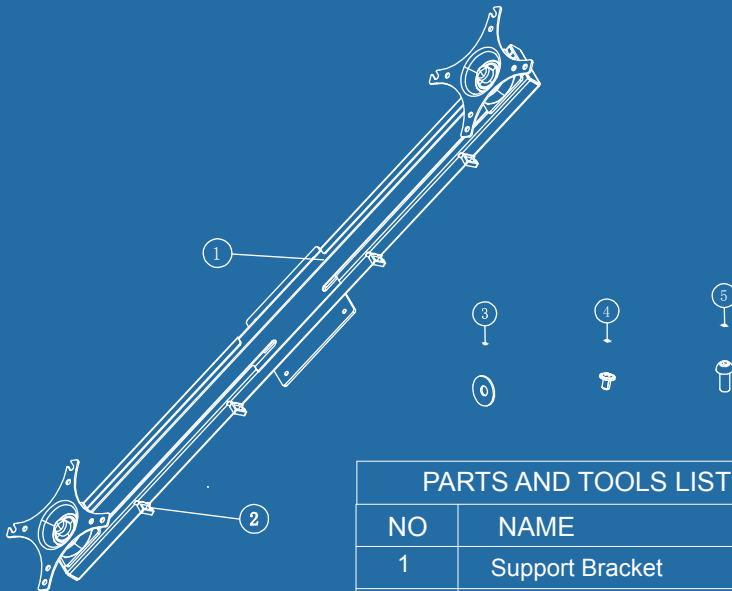

**PARTS AND TOOLS LIST**

NO	NAME	Qty
1	Support Bracket	1
2	Cable Clip	4
3	Gasket	8
4	M4*10 Screw	8
5	M6*8 Screw	4

STEP 1

M6\*8 Screw 4PCS

STEP 2

M4Gasket 8PCS  
M4Screw 8PCS

## STEP 3