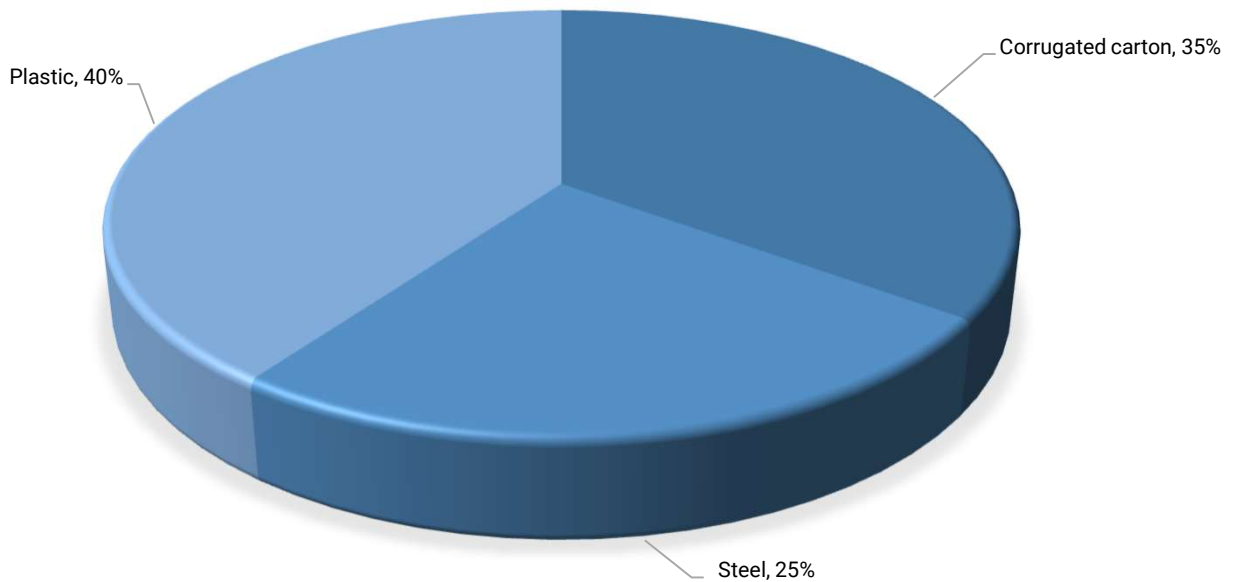

Individual cable tube

SKU: CT.128.H

Total net weight (kg) 0,78

Total gross weight (kg) 1,20

Material	Gross weight (kg)	Of which recycled	Recycled weight (kg)	Of which recyclable
Corrugated carton	0,42	100%	0,42	100%
Steel	0,3	99%	0,30	100%
Plastic	0,48	99%	0,48	100%
Totals	1,20		1,19	

Following ISO 14021:1999, the recycled content by weight for this product is

99%

Material contents

Warranty

2 years