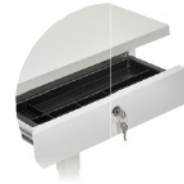

Specifications

Leg orientation: square

Height adjustable range: 625-1275 mm

Width adjustable range: 1075 - 1800 mm

Length bracket: 600 mm

Length foot: 700 mm

Foot type: slope foot

Input: 110-230V

RAL9005

Related products

Single monitor arm

Dual monitor arm

Metal cable tray

Cable tube

Personal drawer

Metal cabinet

Wireless charger

CPU holder

Table top

Product drawing