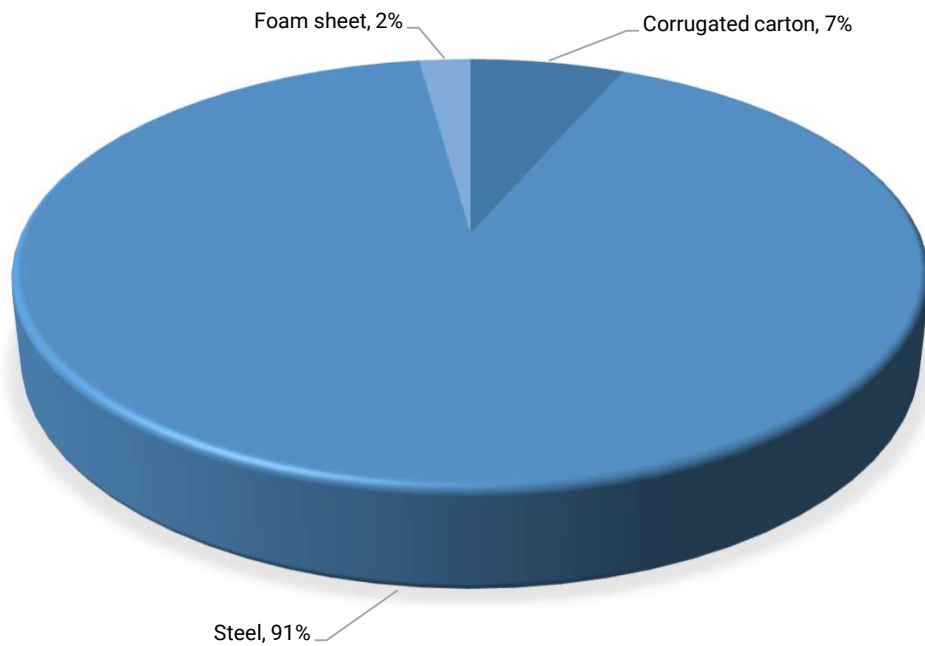

Cable tray

SKU: CM.800

Total net weight (kg) 0,58

Total gross weight (kg) 2,30

Material	Gross weight (kg)	Of which recycled	Recycled weight (kg)	Of which recyclable
Corrugated carton	0,15	100%	0,15	100%
Steel	2,1	99%	2,08	100%
Foam sheet	0,05	0%	0,00	0%

Totals **2,30** **2,23**

Following ISO 14021:1999, the recycled content by weight for this product is

97%

Material contents

Warranty

5 years