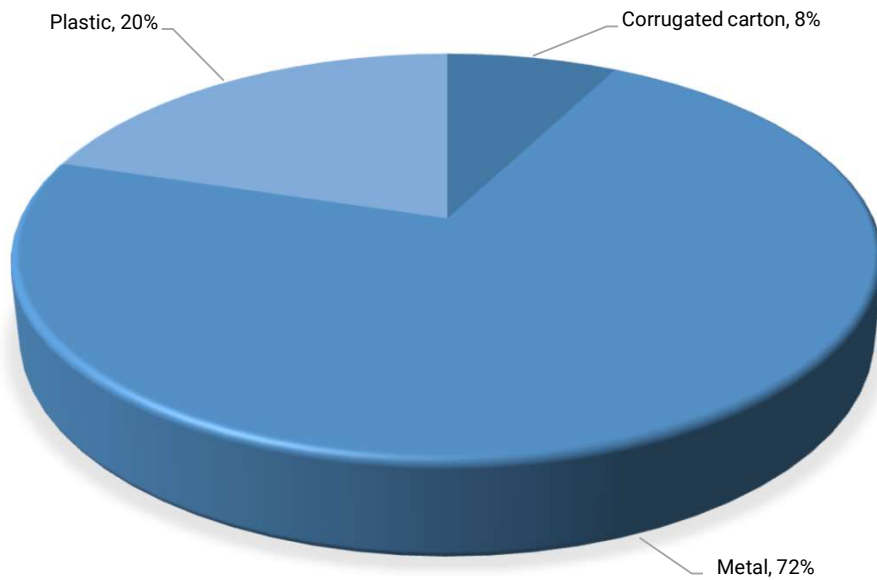

Metal cabinet

SKU: CAB.3

Total net weight (kg) 22,50

Total gross weight (kg) 23,00

Material	Gross weight (kg)	Of which recycled	Recycled weight (kg)	Of which recyclable
Corrugated carton	1,75	100%	1,75	100%
Metal	16,6	99%	16,43	0%
Plastic	4,65	99%	4,60	100%

Totals 23,00 22,79

Following ISO 14021:1999, the recycled content by weight for this product is

99%

Material contents

Warranty

2 years