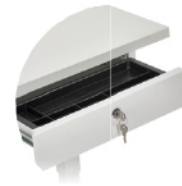

Specifications

Leg orientation: square

Height adjustable range: 690 - 1150 mm

Width adjustable range: 1075 - 1720 mm

Length bracket: 600 mm

Length foot: 700 mm

Foot type: flat foot

Input: 110-230V

Related products

Single monitor arm

Dual monitor arm

Metal cable tray

Cable tube

Personal drawer

Metcal cabinet

Wireless charger

Universal CPU holder

Table top

Product drawing