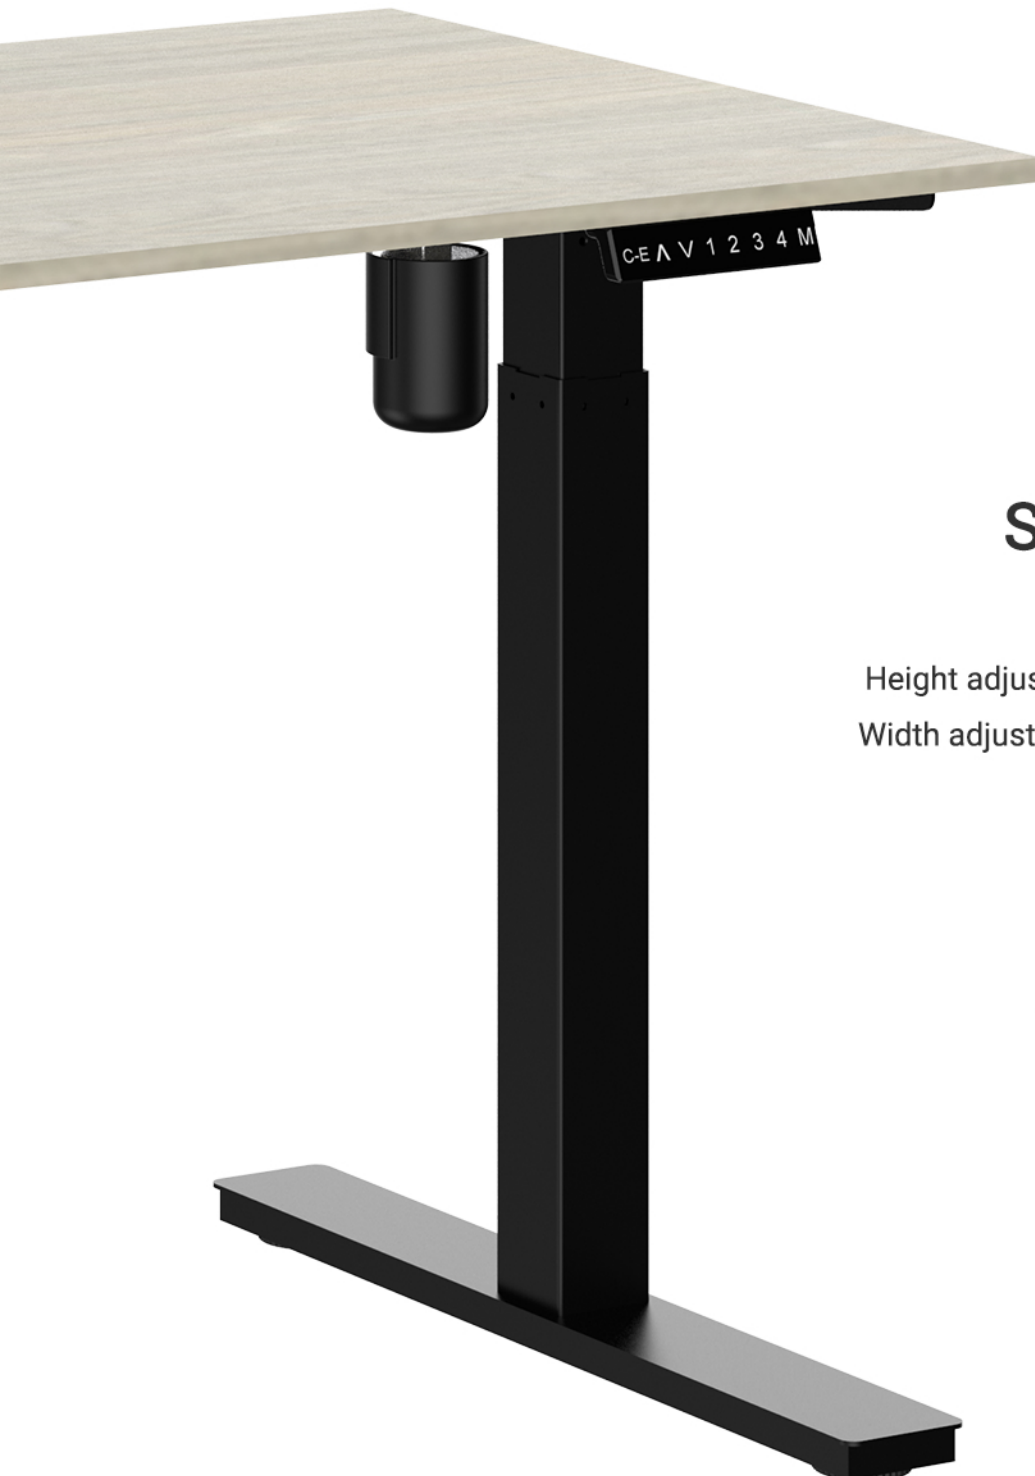

Easy-up

Easy-up

SKU: AK02YJYT-A-F

The Easy-up has been the most popular single motor desk, mostly because of the one of a kind stability and reliability. We are sure about the quality, therefore this model comes with a warranty period of 5 years.

Specifications

Leg orientation: square

Height adjustable range: 690 - 1150 mm

Width adjustable range: 1075 - 1720 mm

Length bracket: 600 mm

Length foot: 700 mm

Foot type: flat foot

Input: 110-230V

Max. lifting capacity: 100 kg

Warranty period: 5 years

Noise Level: <45 db

Max. speed: 25 mm/s

Colors

RAL9006

RAL9010

RAL9005

Related products

Single monitor arm

Dual monitor arm

Metal cable tray

Cable tube

Personal drawer

Metcal cabinet

Wireless charger